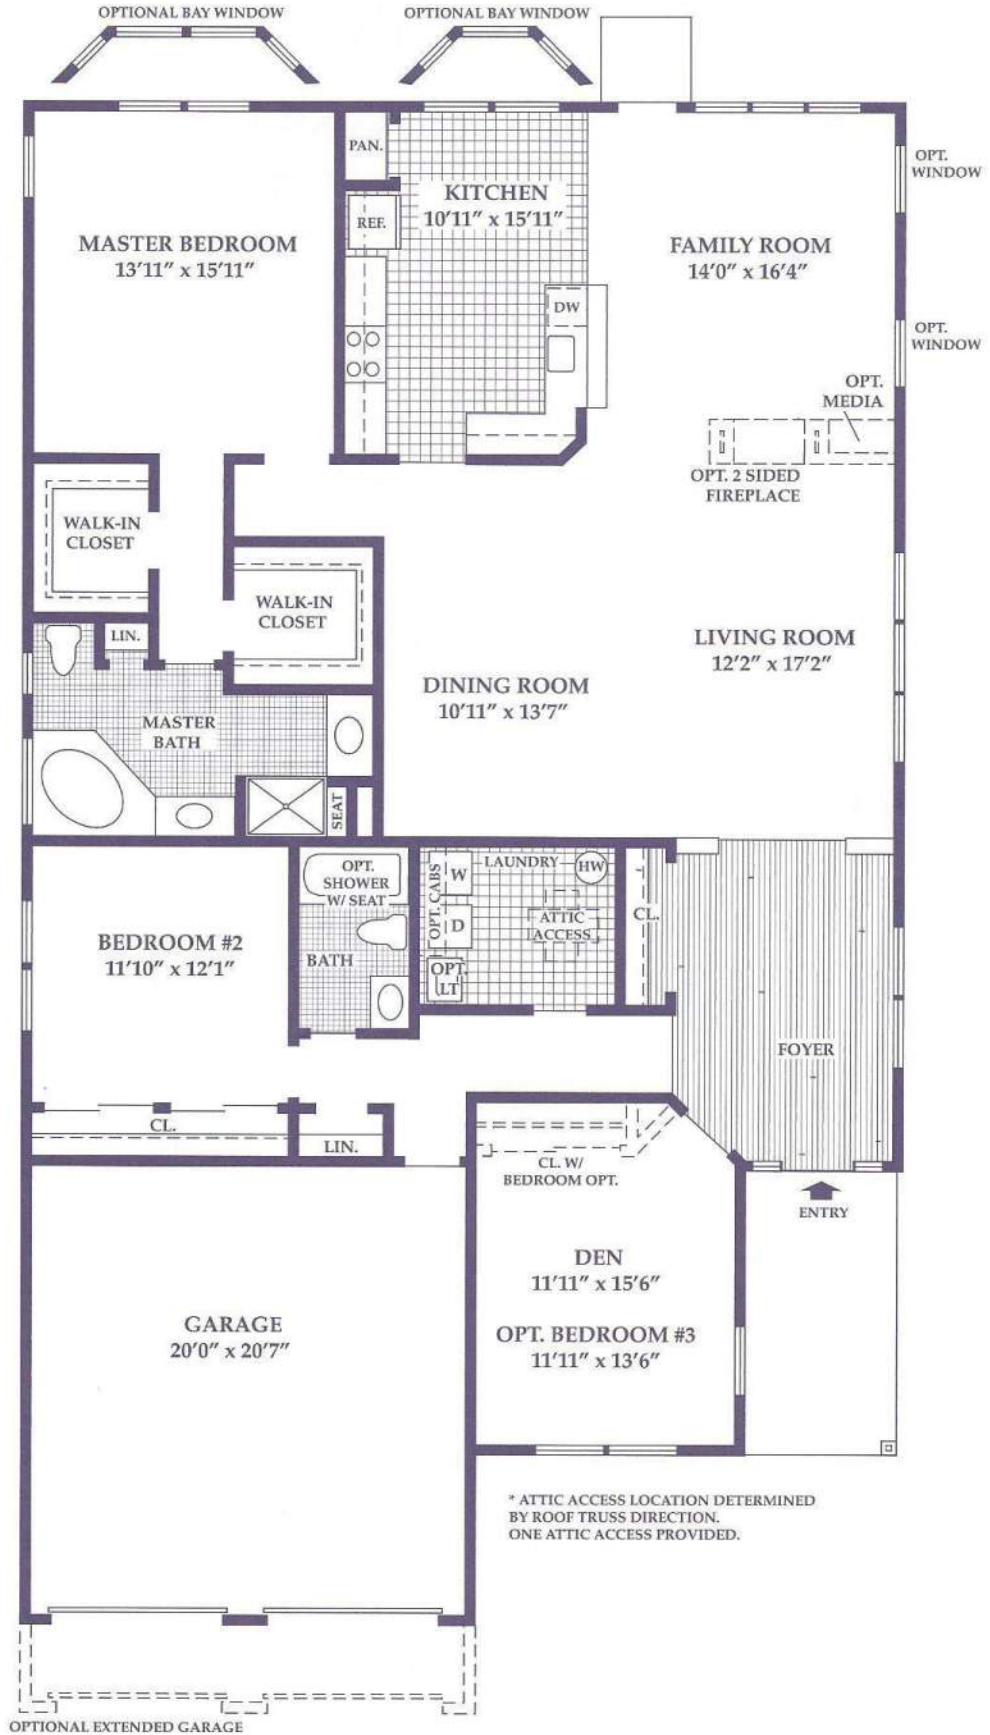

CAPTIVA

2 Bedrooms
 2 Baths
 2 Car Garage
 2,117 Sq. Ft.

SINGLE GARAGE DOOR AT I11D8 ELEVATION

All dimensions are approximate.